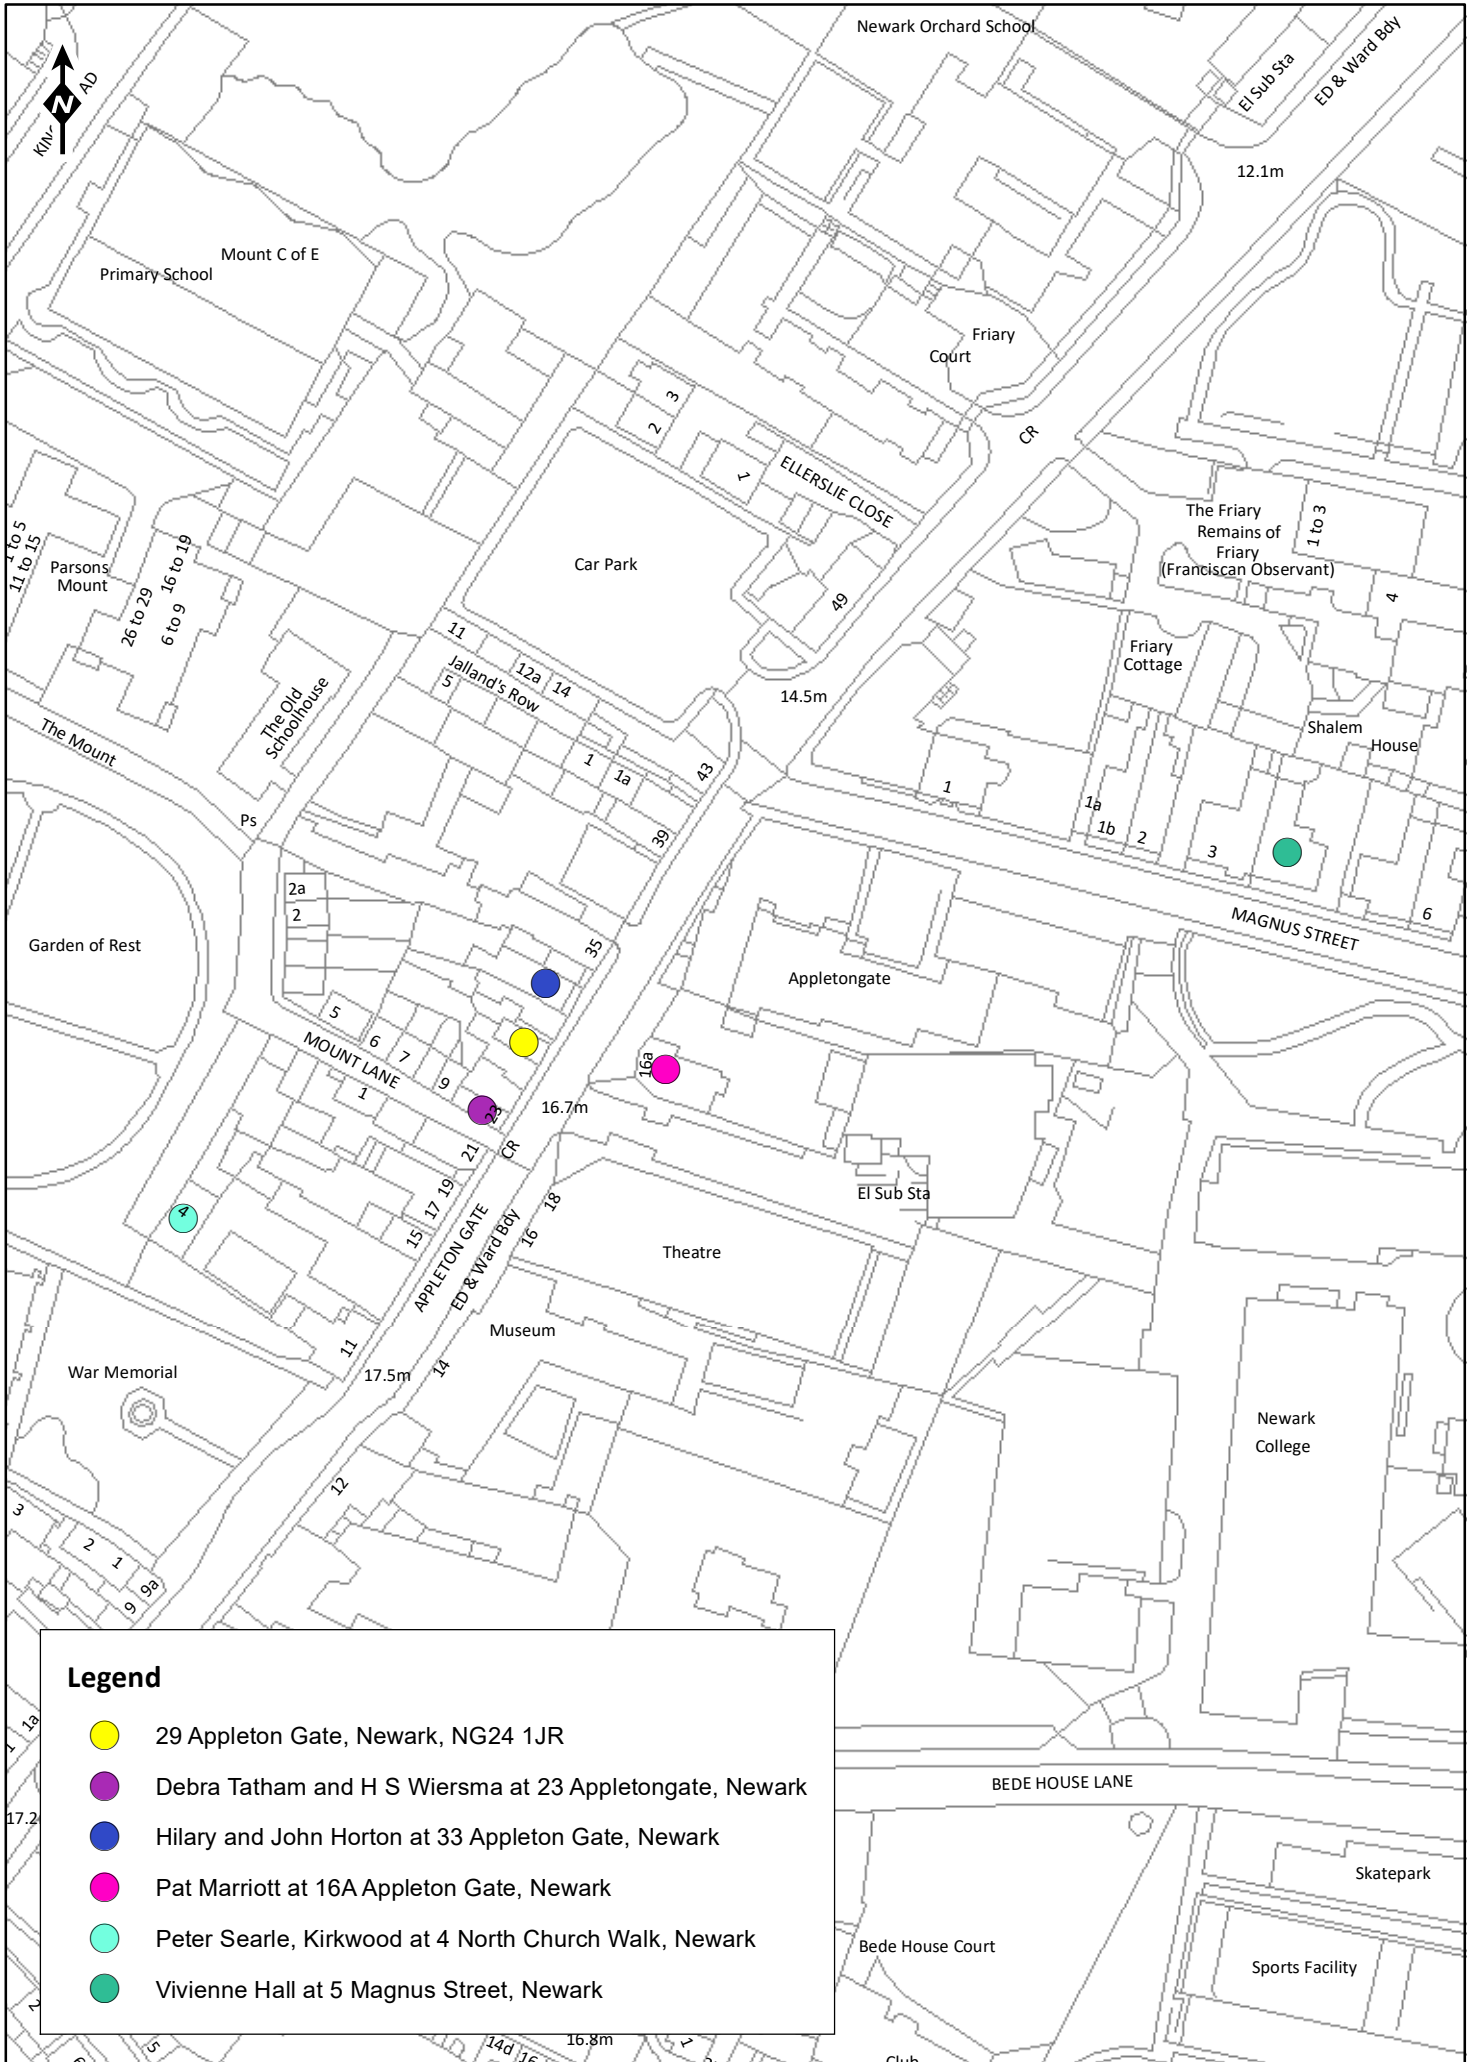

29 Appleton Gate, Newark - Premise Licence Application

Legend

- 29 Appleton Gate, Newark, NG24 1JR
- Debra Tatham and H S Wiersma at 23 Appletongate, Newark
- Hilary and John Horton at 33 Appleton Gate, Newark
- Pat Marriott at 16A Appleton Gate, Newark
- Peter Searle, Kirkwood at 4 North Church Walk, Newark
- Vivienne Hall at 5 Magnus Street, Newark