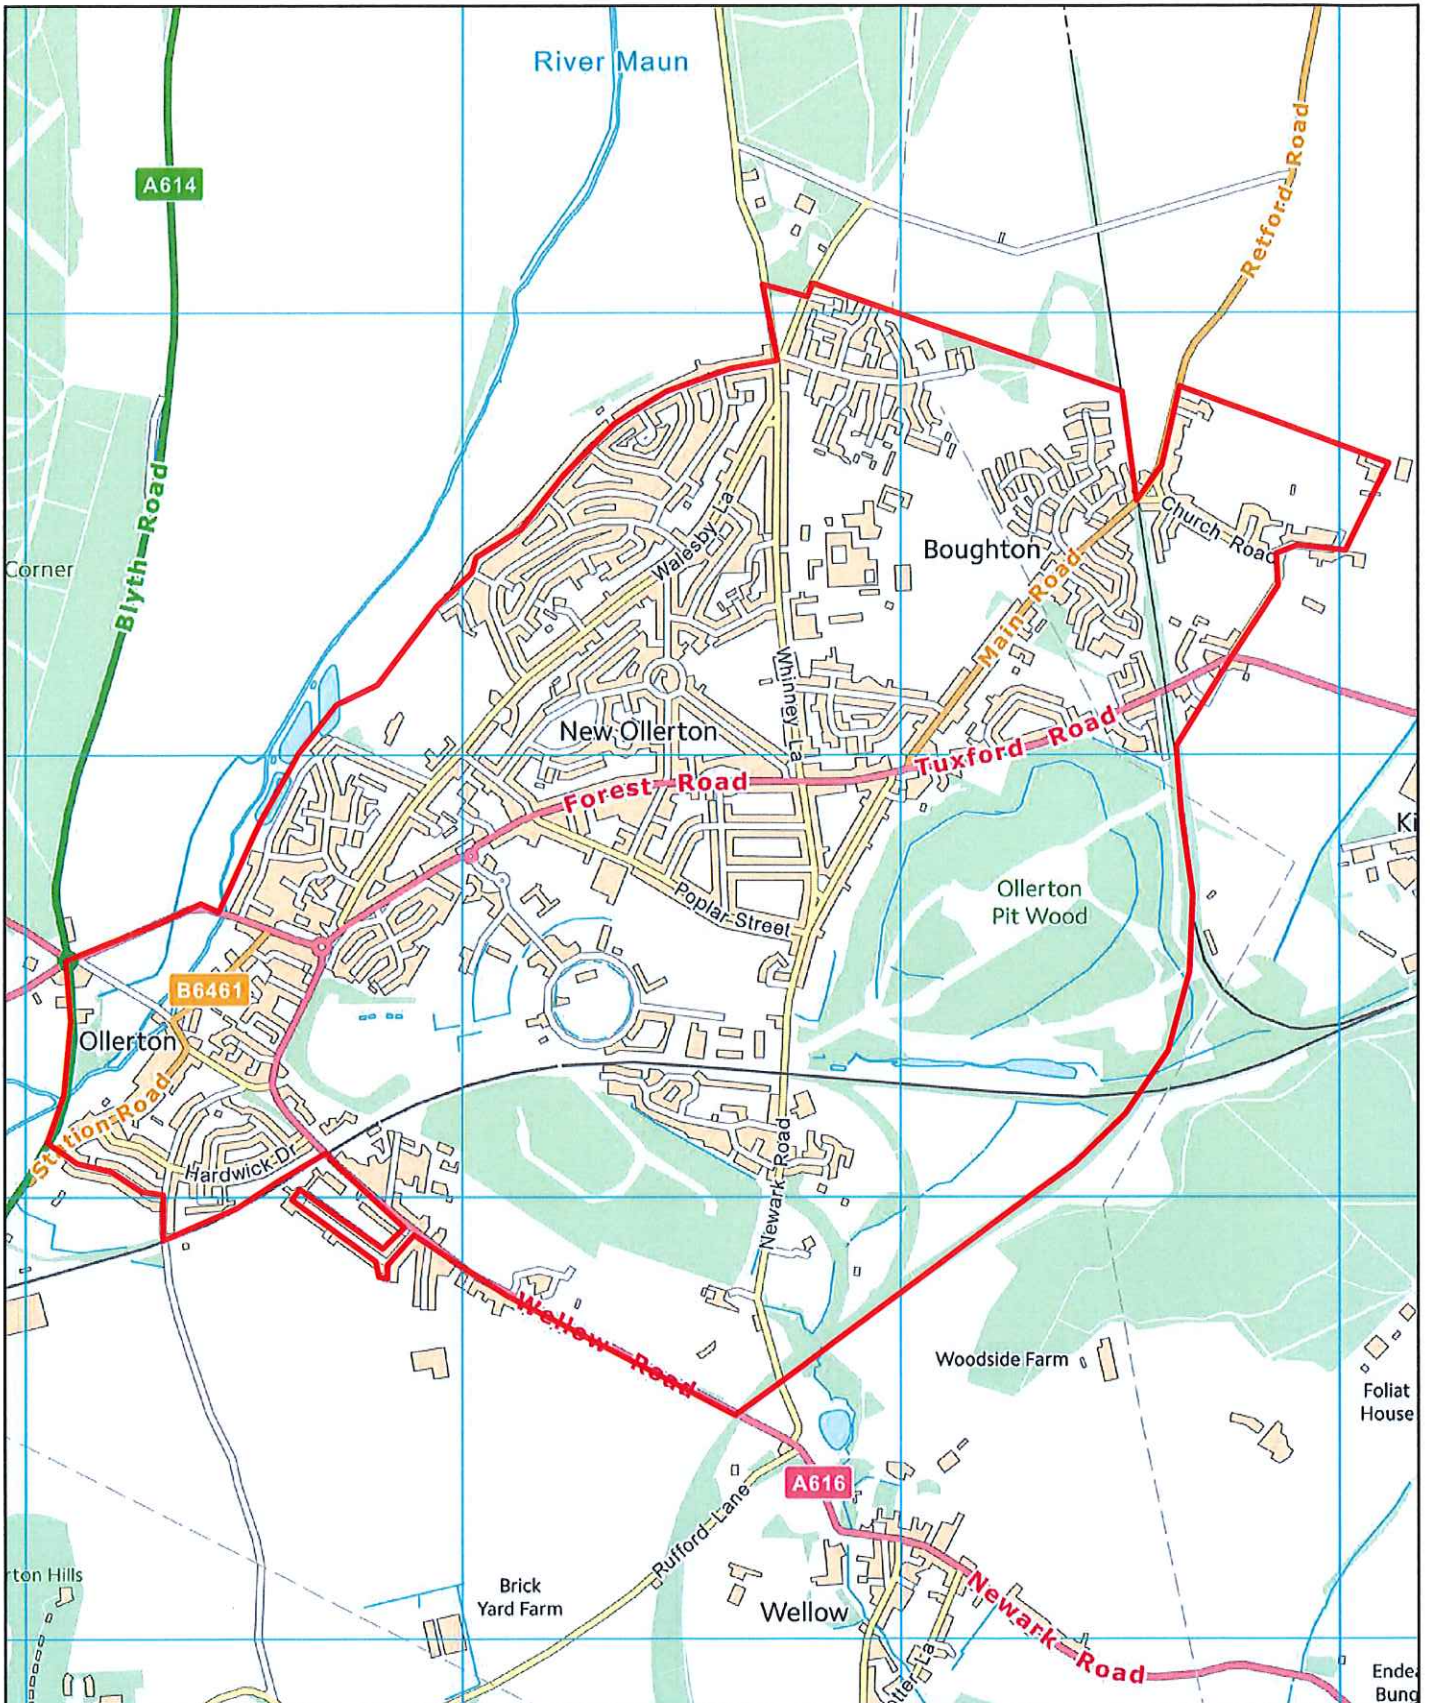

Public Space Protection Order

© Crown Copyright and database right 2020 Ordnance Survey. Licence 100022288. Scale: 1:17,140 Date: 19/02/2020

 Site

Public Space Protection Order (Newark and Sherwood District) Order 2020

Ollerton & Boughton Map Reference PSPO302

Site Area (Sq Metres): 4326669
Date: 19 February 2020
Grid Ref: SK <Double click to insert>
Scale: 1:17,140