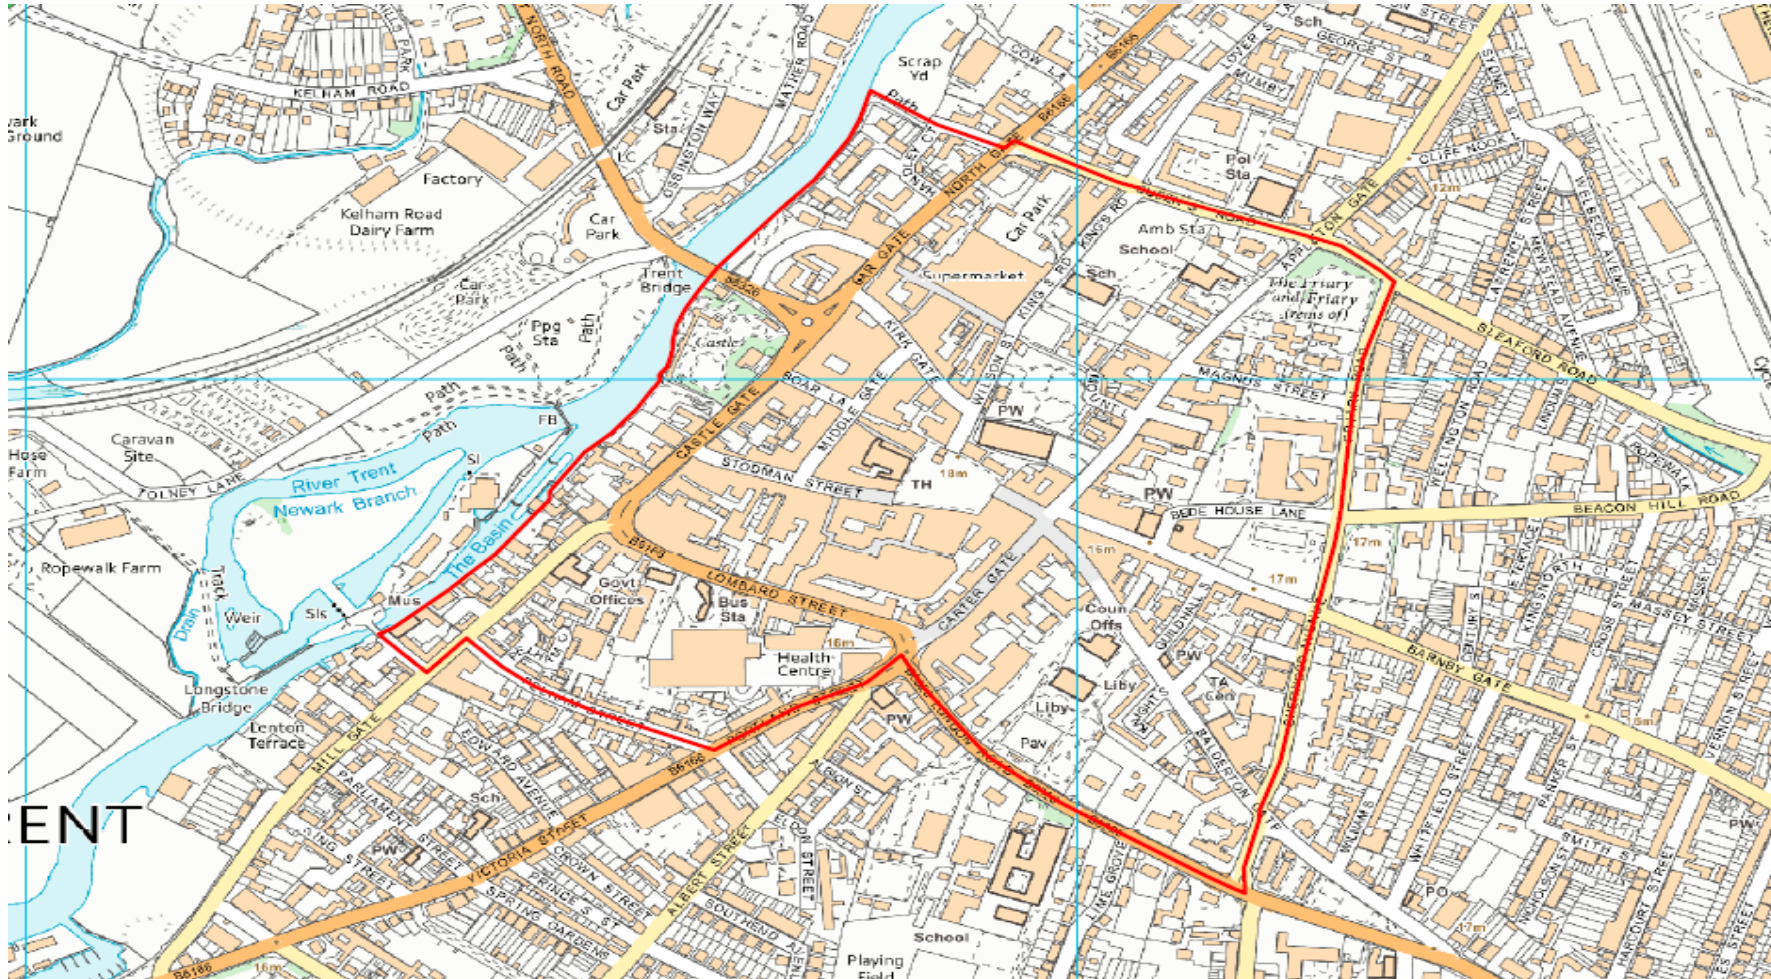

Appendix 2

PSPO proposed zone for Newark Town Centre, Castle Grounds and Riverside Park

Option 1

Option 2

PSPO proposed zone for Newark Town Centre, Castle Grounds and Riverside Park extending to Farndon Road and Sconce Park