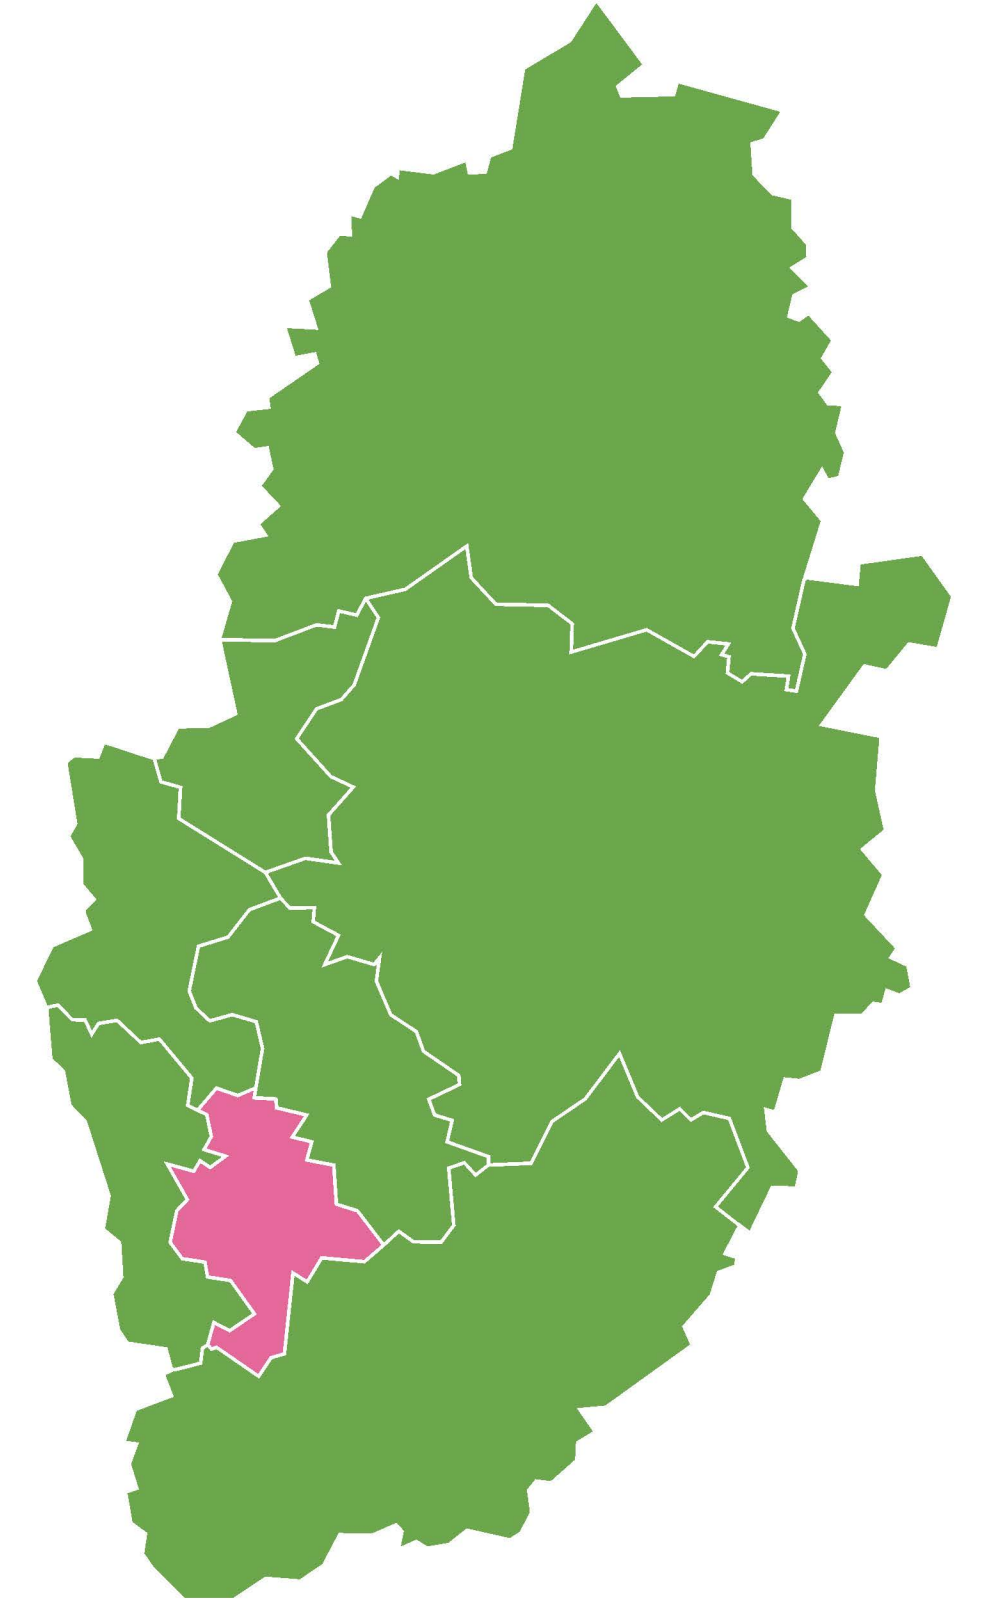

Local Government Reorganisation Options  
Illustrated Maps

1e

**Nottinghamshire and Nottingham City + Broxtowe + Rushcliffe**

1. Nottingham City boundary is expanded to include **Broxtowe and Rushcliffe**.
2. The **rest of Nottinghamshire** becomes a new unitary authority.

1b

**Nottinghamshire and Nottingham City + Broxtowe + Rushcliffe**

1. Nottingham City boundary is expanded to include **Broxtowe and Gedling**.
2. The **rest of Nottinghamshire** becomes a new unitary authority.

2

**Nottinghamshire and Nottingham City**

1. **Nottingham City boundary remains the same.**
2. The **rest of Nottinghamshire** becomes a new unitary authority.