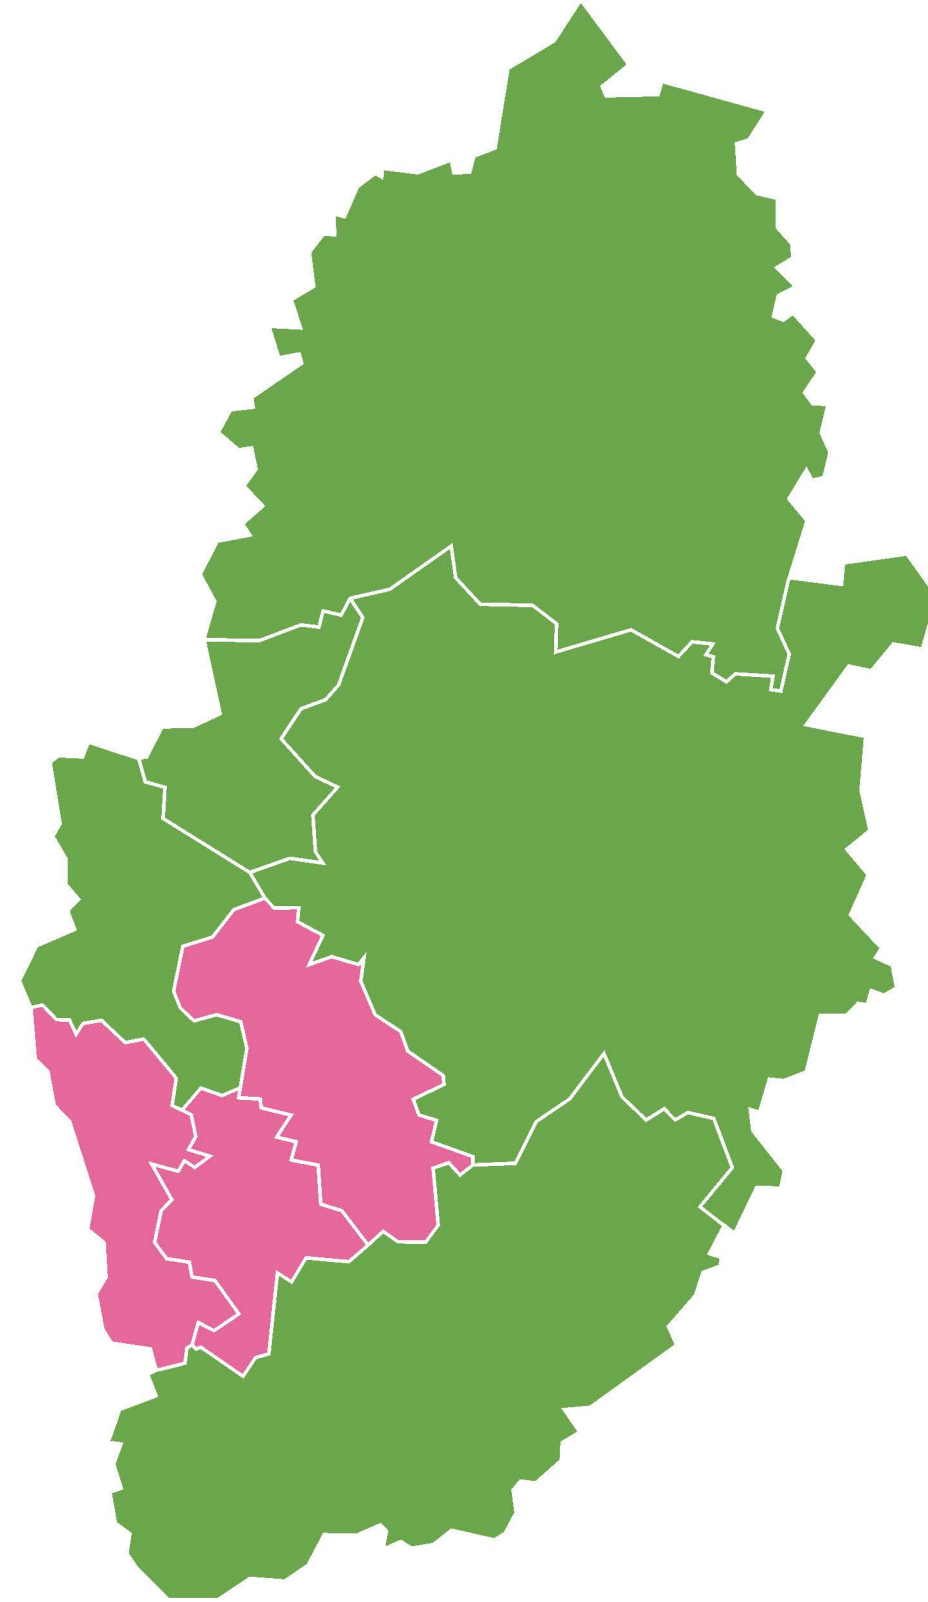

Local Government Reorganisation Options  
Illustrated Maps

1e

**Nottinghamshire and Nottingham City + Broxtowe + Rushcliffe**

1. Nottingham City boundary is expanded to include **Broxtowe and Rushcliffe**.
2. The **rest of Nottinghamshire** becomes a new unitary authority.

1b

**Nottinghamshire and Nottingham City + Broxtowe + Rushcliffe**

1. Nottingham City boundary is expanded to include **Broxtowe and Gedling**.
2. The **rest of Nottinghamshire** becomes a new unitary authority.

2

**Nottinghamshire and Nottingham City**

1. **Nottingham City boundary remains the same.**
2. The **rest of Nottinghamshire** becomes a new unitary authority.