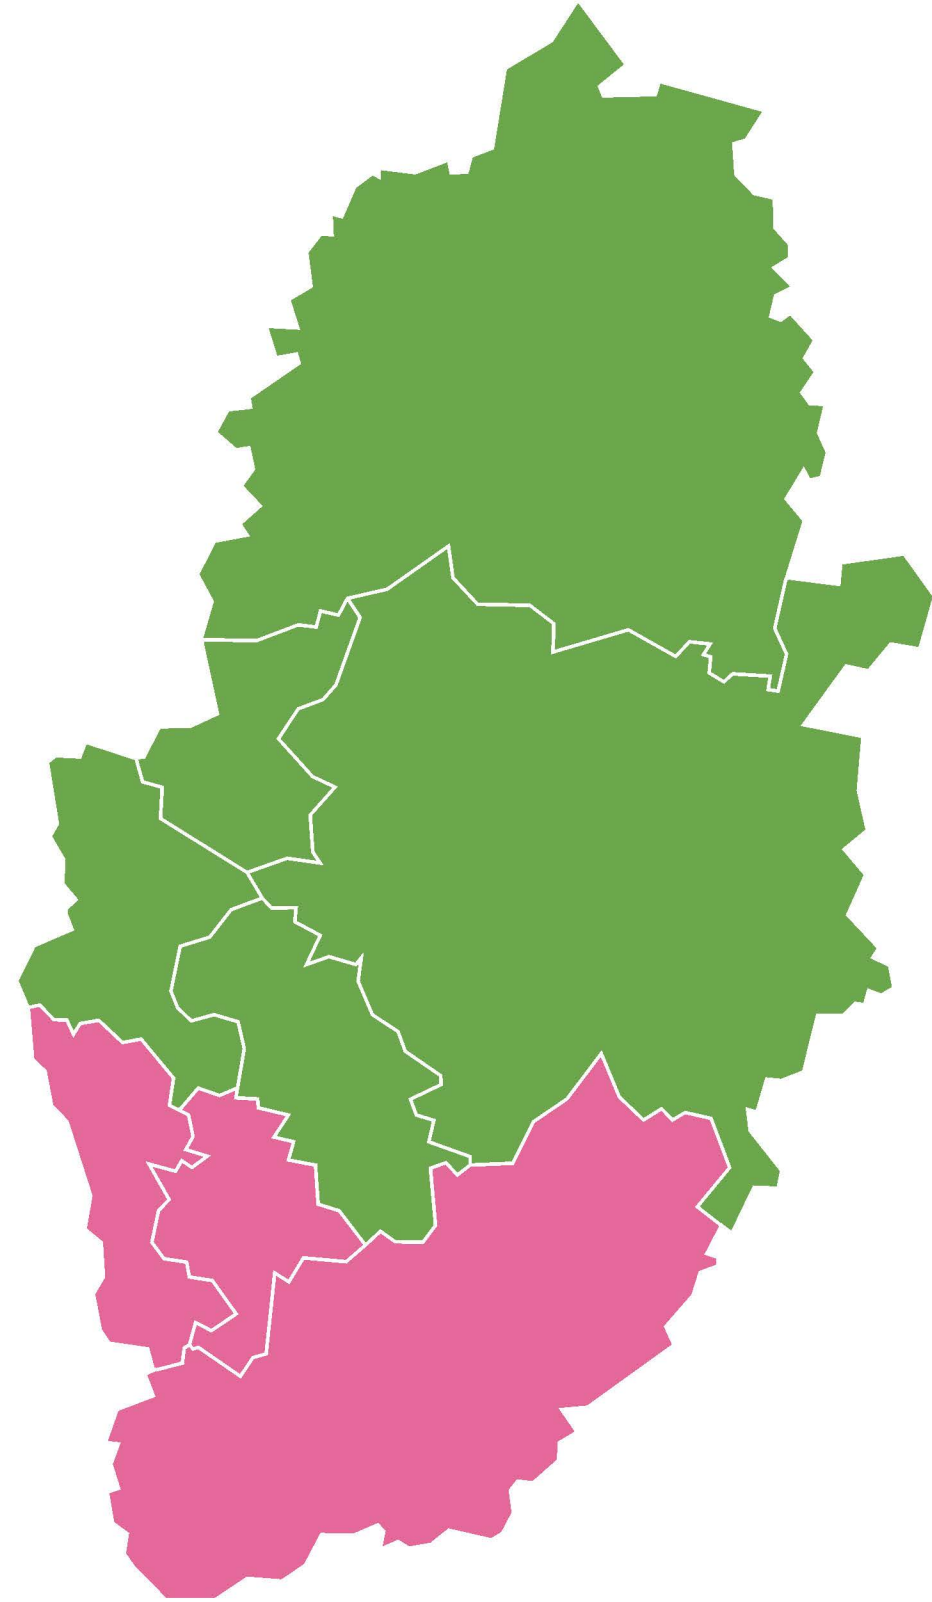

Local Government Reorganisation Options  
Illustrated Maps

1e

**Nottinghamshire and Nottingham City + Broxtowe + Rushcliffe**

1. Nottingham City boundary is expanded to include **Broxtowe and Rushcliffe**.
2. The **rest of Nottinghamshire** becomes a new unitary authority.

1b

**Nottinghamshire and Nottingham City + Broxtowe + Rushcliffe**

1. Nottingham City boundary is expanded to include **Broxtowe and Gedling**.
2. The **rest of Nottinghamshire** becomes a new unitary authority.

2

**Nottinghamshire and Nottingham City**

1. **Nottingham City boundary remains the same.**
2. The **rest of Nottinghamshire** becomes a new unitary authority.